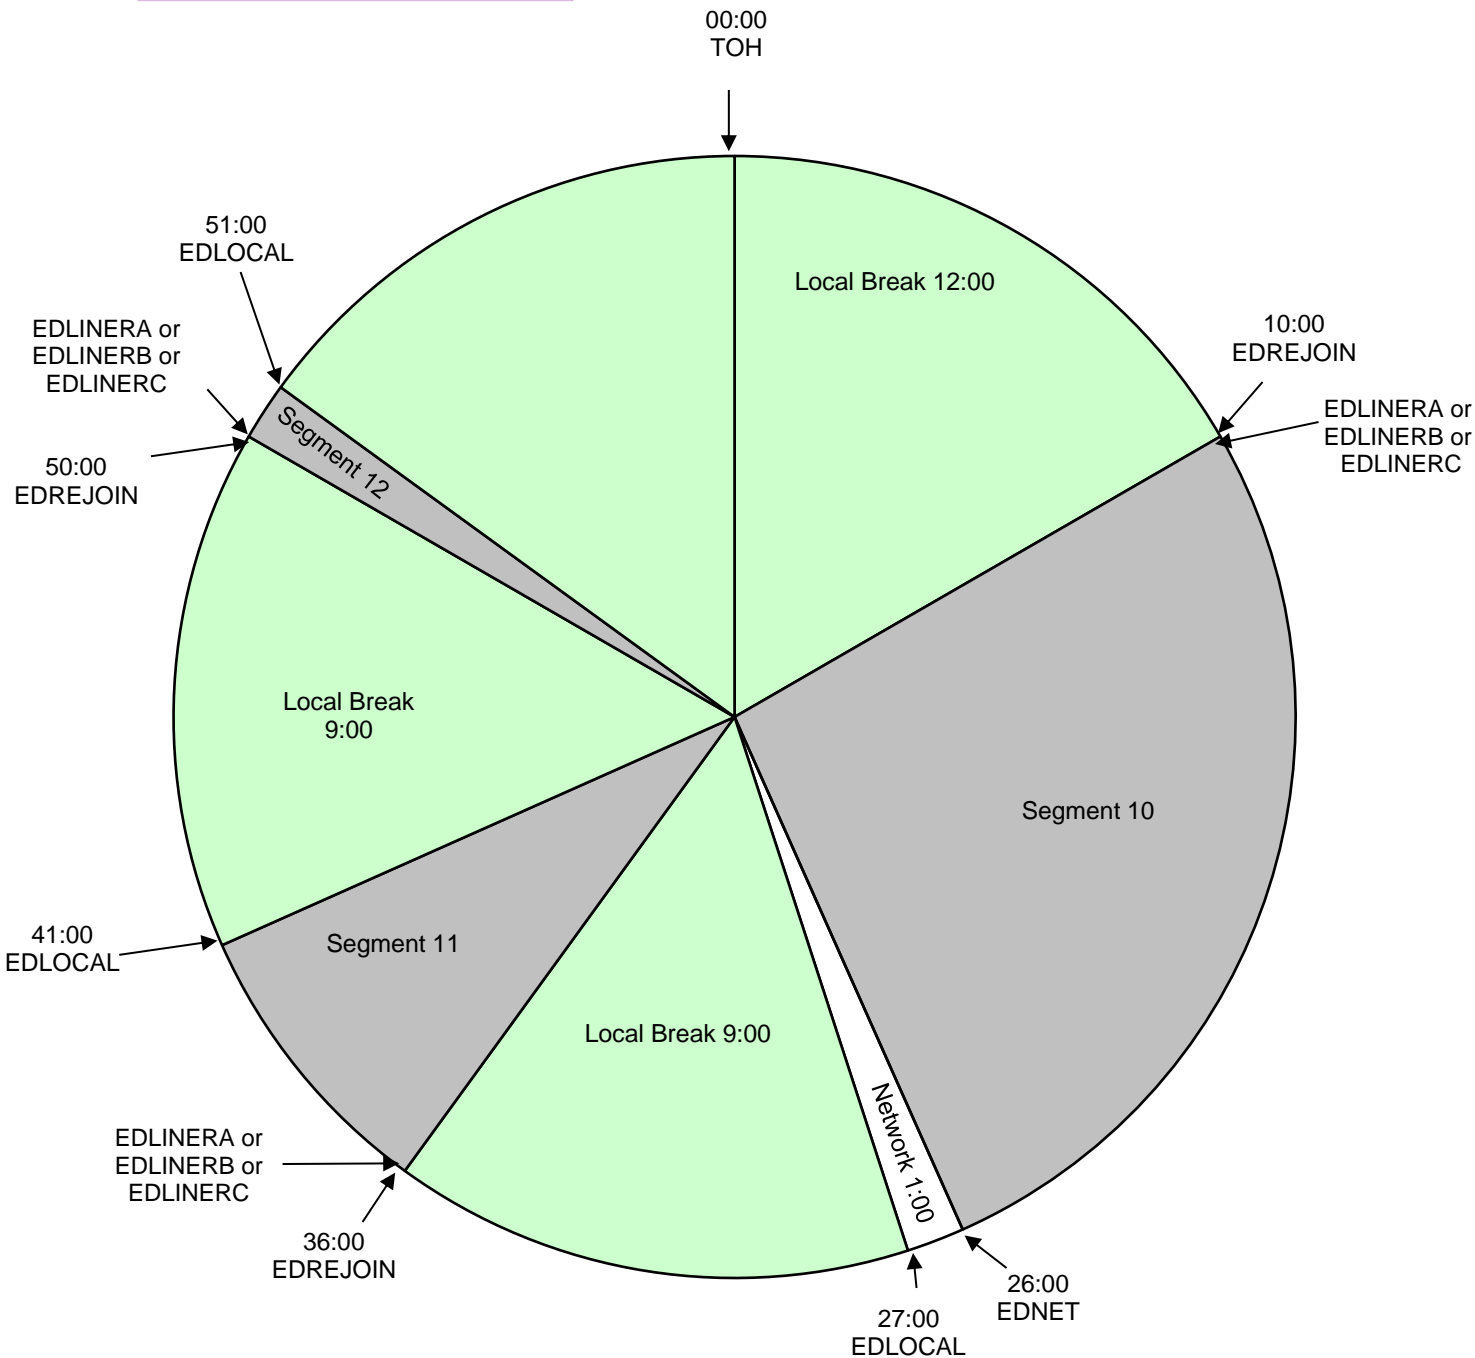

ELVIS DURAN AND THE MORNING SHOW

Elvis Duran and the Morning Show
 Effective April 19th, 2021
 Premiere XDS PRO4-P Satellite
 Monday - Friday 6:00am - 10:00am Eastern
 Hour 4

Local Breaks filled with news, traffic, weather, promos, spots, local contesting/ stationality, jingle/sweeper imaging and song at the end, exactly timed to 9:00 to rejoin the network.

All breaks float.

EDLOCAL - Fires local breaks.

- EDLINERA = Liner A Start (Elvis voiced station positioner out of a song)
- EDLINERB = Liner B Start (Locally voiced SHORT Show ID (effects/ then dry) out of a song - MUST BE EXACTLY 5.1 seconds)
- EDLINERC = Liner C Start (Elvis voiced station calls)
- EDLINERD - For Premium Choice affiliates
- EDREJOIN - Rejoin network