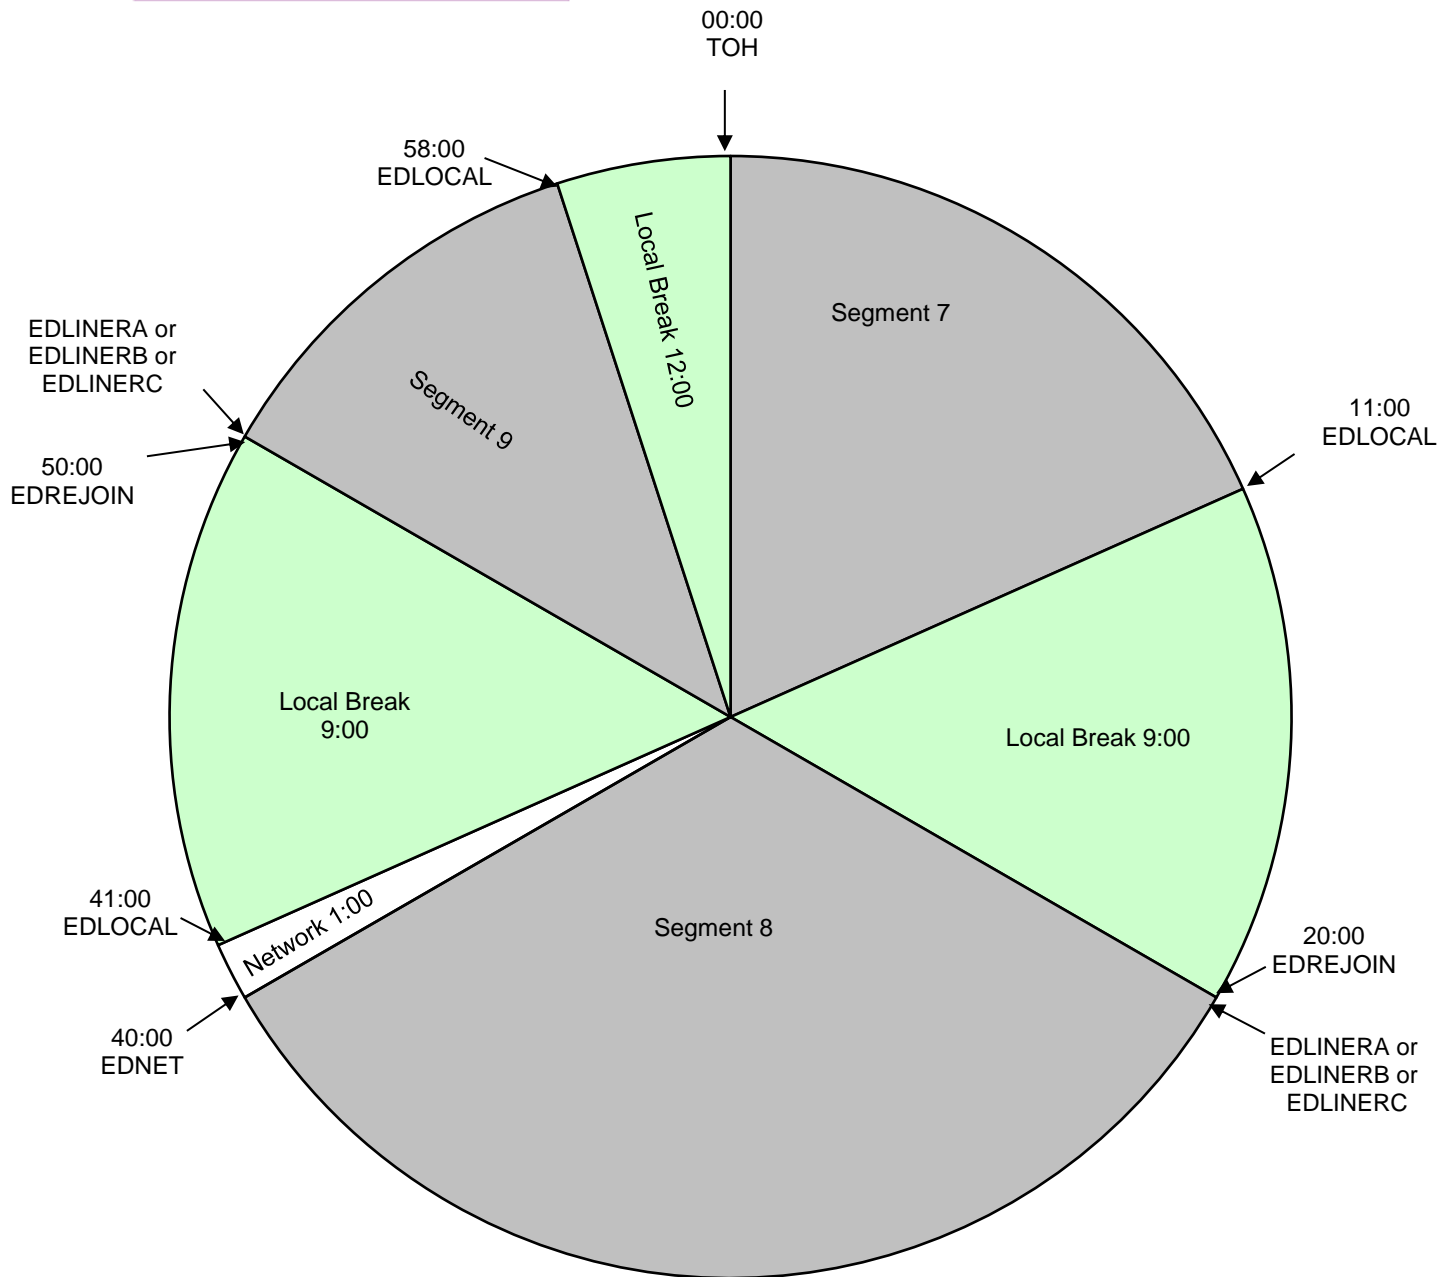

ELVIS DURAN AND THE MORNING SHOW

Elvis Duran and the Morning Show
 Effective April 19th, 2021
 Premiere XDS PRO4-P Satellite
 Monday - Friday 6:00am - 10:00am Eastern
 Hour 3

Local Breaks filled with news, traffic, weather, promos, spots, local contesting/ stationality, jingle/sweeper imaging and song at the end, exactly timed to 9:00 to rejoin the network.

All breaks float.

EDLOCAL - Fires local breaks.

EDLINERA = Liner A Start (Elvis voiced station positioner out of a song)

EDLINERB = Liner B Start (Locally voiced SHORT Show ID (effects/ then dry) out of a song - MUST BE EXACTLY 5.1 seconds)

EDLINERC - Liner C Start (Elvis voiced station calls)

EDLINERD - For Premium Choice affiliates

EDREJOIN - Rejoin network

For Technical Assistance Call
 Premiere Network Operations Center: (800) 276-4431
 Technical Info: <http://engineering.premiereradio.com>