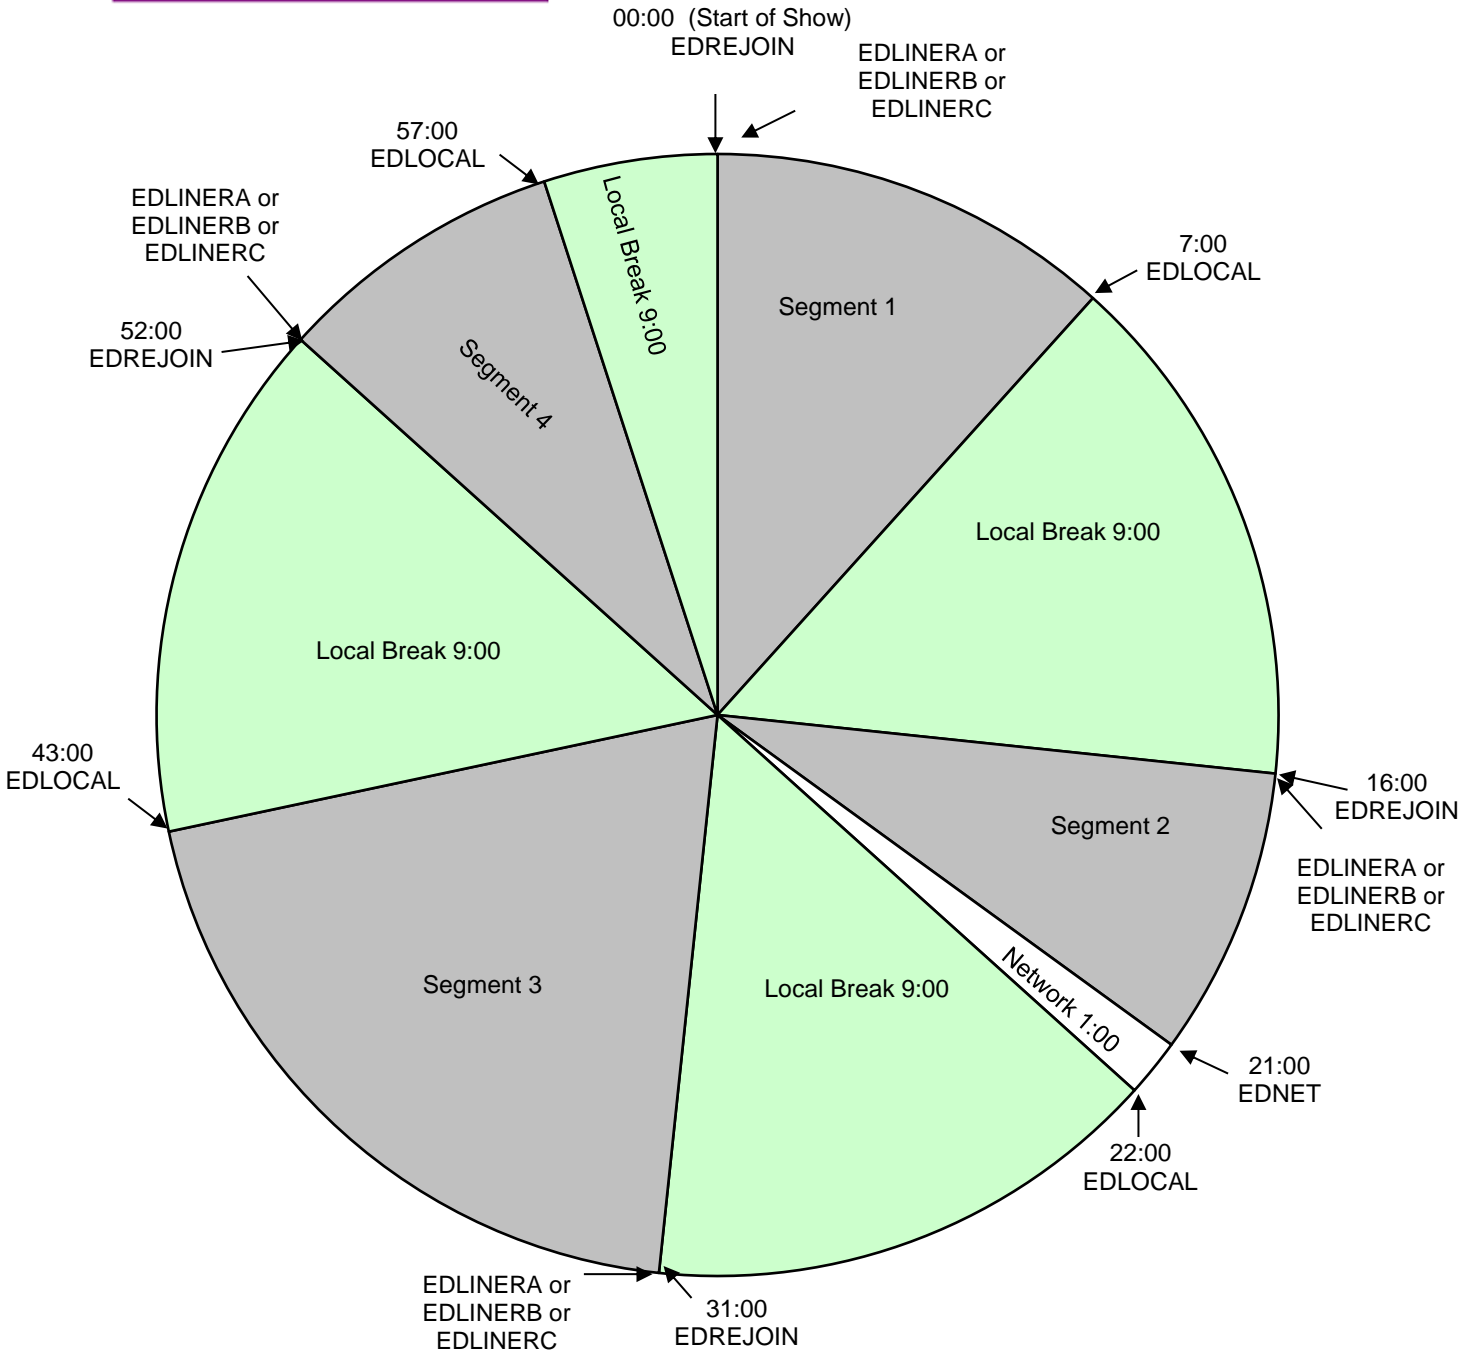

# ELVIS DURAN AND THE MORNING SHOW

Elvis Duran and the Morning Show  
 Effective April 19th, 2021  
 Premiere XDS PRO4-P Satellite  
 Monday - Friday 6:00am - 10:00am Eastern  
 Hour 1

Local Breaks filled with news, traffic, weather, promos, spots, local contesting/ stationality, jingle/sweeper imaging and song at the end, exactly timed to 9:00 to rejoin the network.

**All breaks float.**

EDLOCAL - Fires local breaks.

EDLINERA = Liner A Start (Elvis voiced station positioner out of a song)

EDLINERB = Liner B Start (Locally voiced SHORT Show ID (effects/ then dry) out of a song - MUST BE EXACTLY 5.1 seconds)

EDLINERC - Liner C Start (Elvis voiced station calls)

EDLINERD - For Premium Choice affiliates

EDREJOIN - Rejoin network

For Technical Assistance Call  
 Premiere Network Operations Center: (800) 276-4431  
 Technical Info: <http://engineering.premiereradio.com>