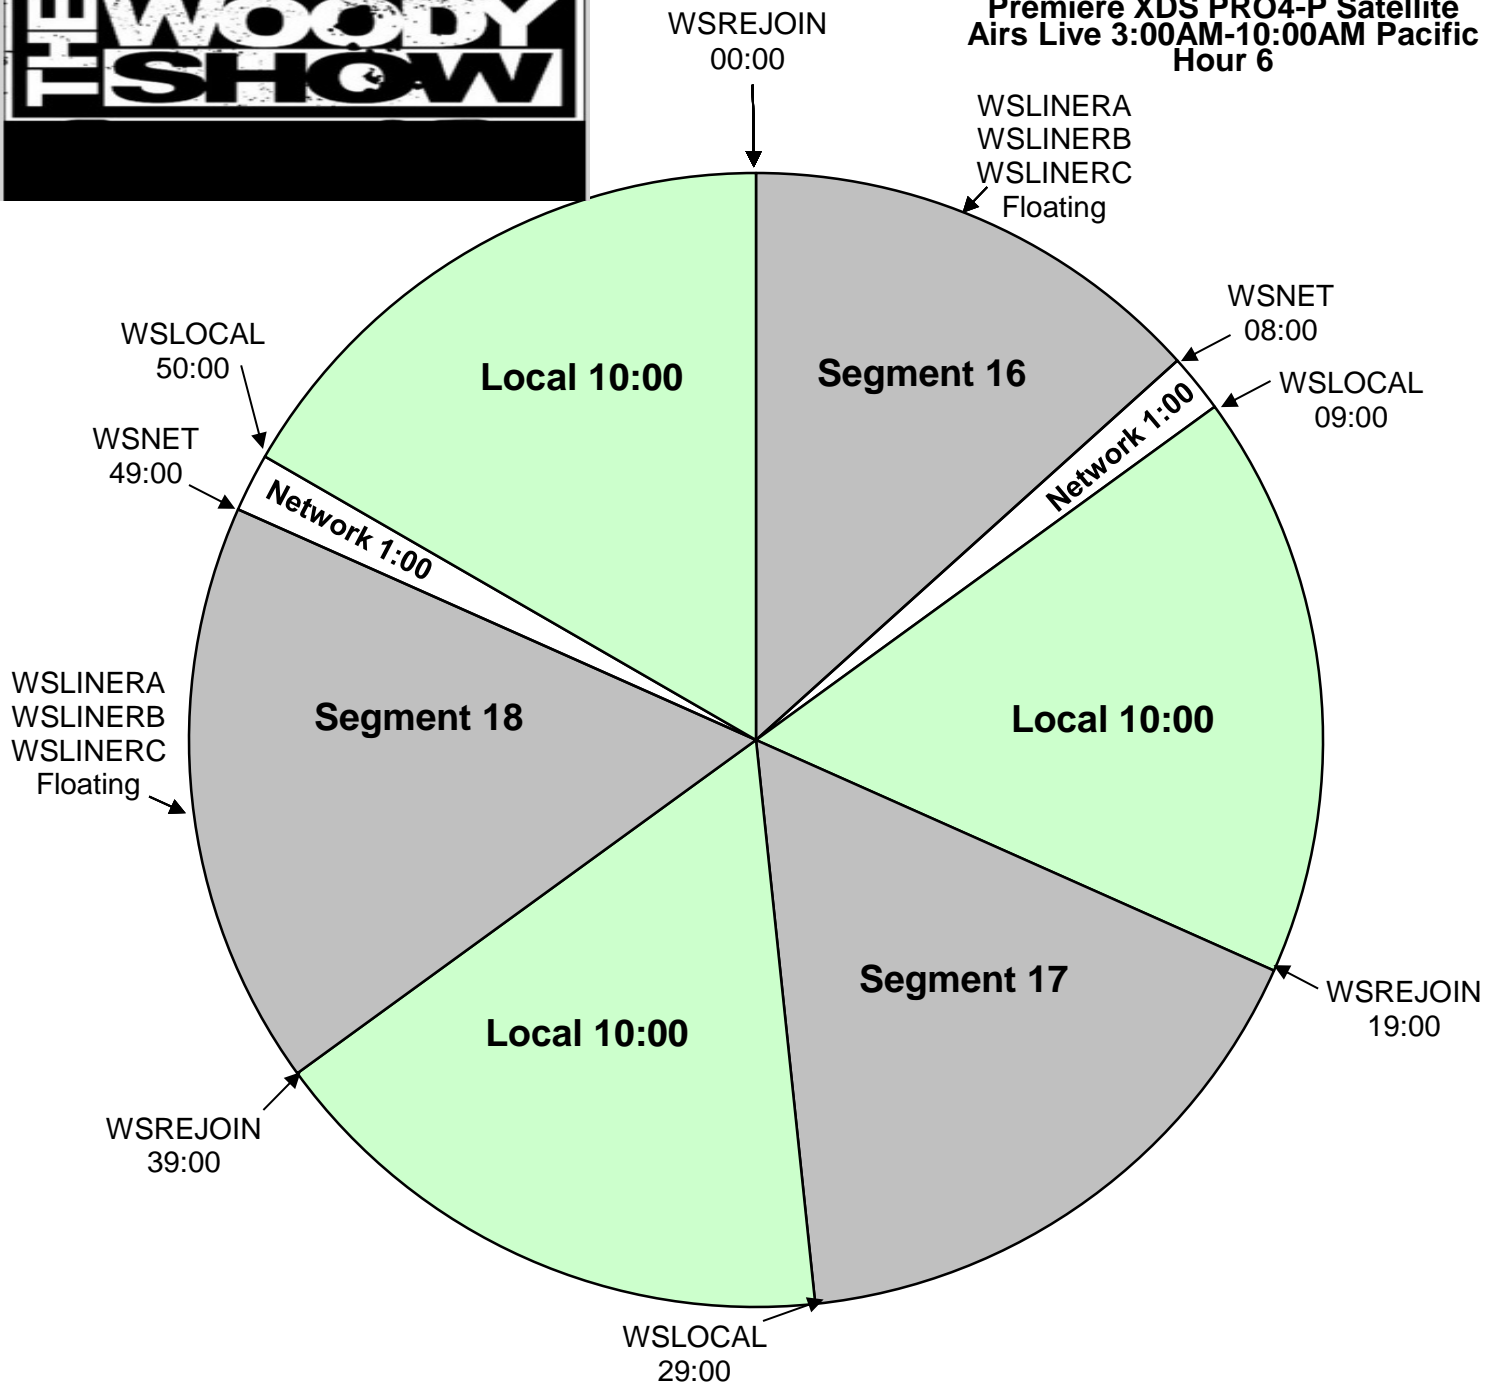

**The Woody Show**  
**XDS Program: Woody Show NAT**  
**Effective March 16th 2020**  
**Premiere XDS PRO4-P Satellite**  
**Airs Live 3:00AM-10:00AM Pacific**  
**Hour 6**

Local Breaks filled with news, traffic, weather, promos, spots, local contesting/stationality, jingle/sweeper imaging and song at the end.

Affiliates to ID station in the 10 minute break prior to top of hour

**All breaks float.**

**XDS Relays:**

- WSLOCAL - Fires local breaks.
- WSNET - Fires network breaks.
- WSLINERA - Liner A Start (Positioning Statement followed by Station Name) :05
- WSLINERB - Liner B Start (Station Name followed by Positioning Statement) :05
- WSLINERC - Liner C Start (Reserved for Future Use) :05
- WSREJOIN - Rejoin program