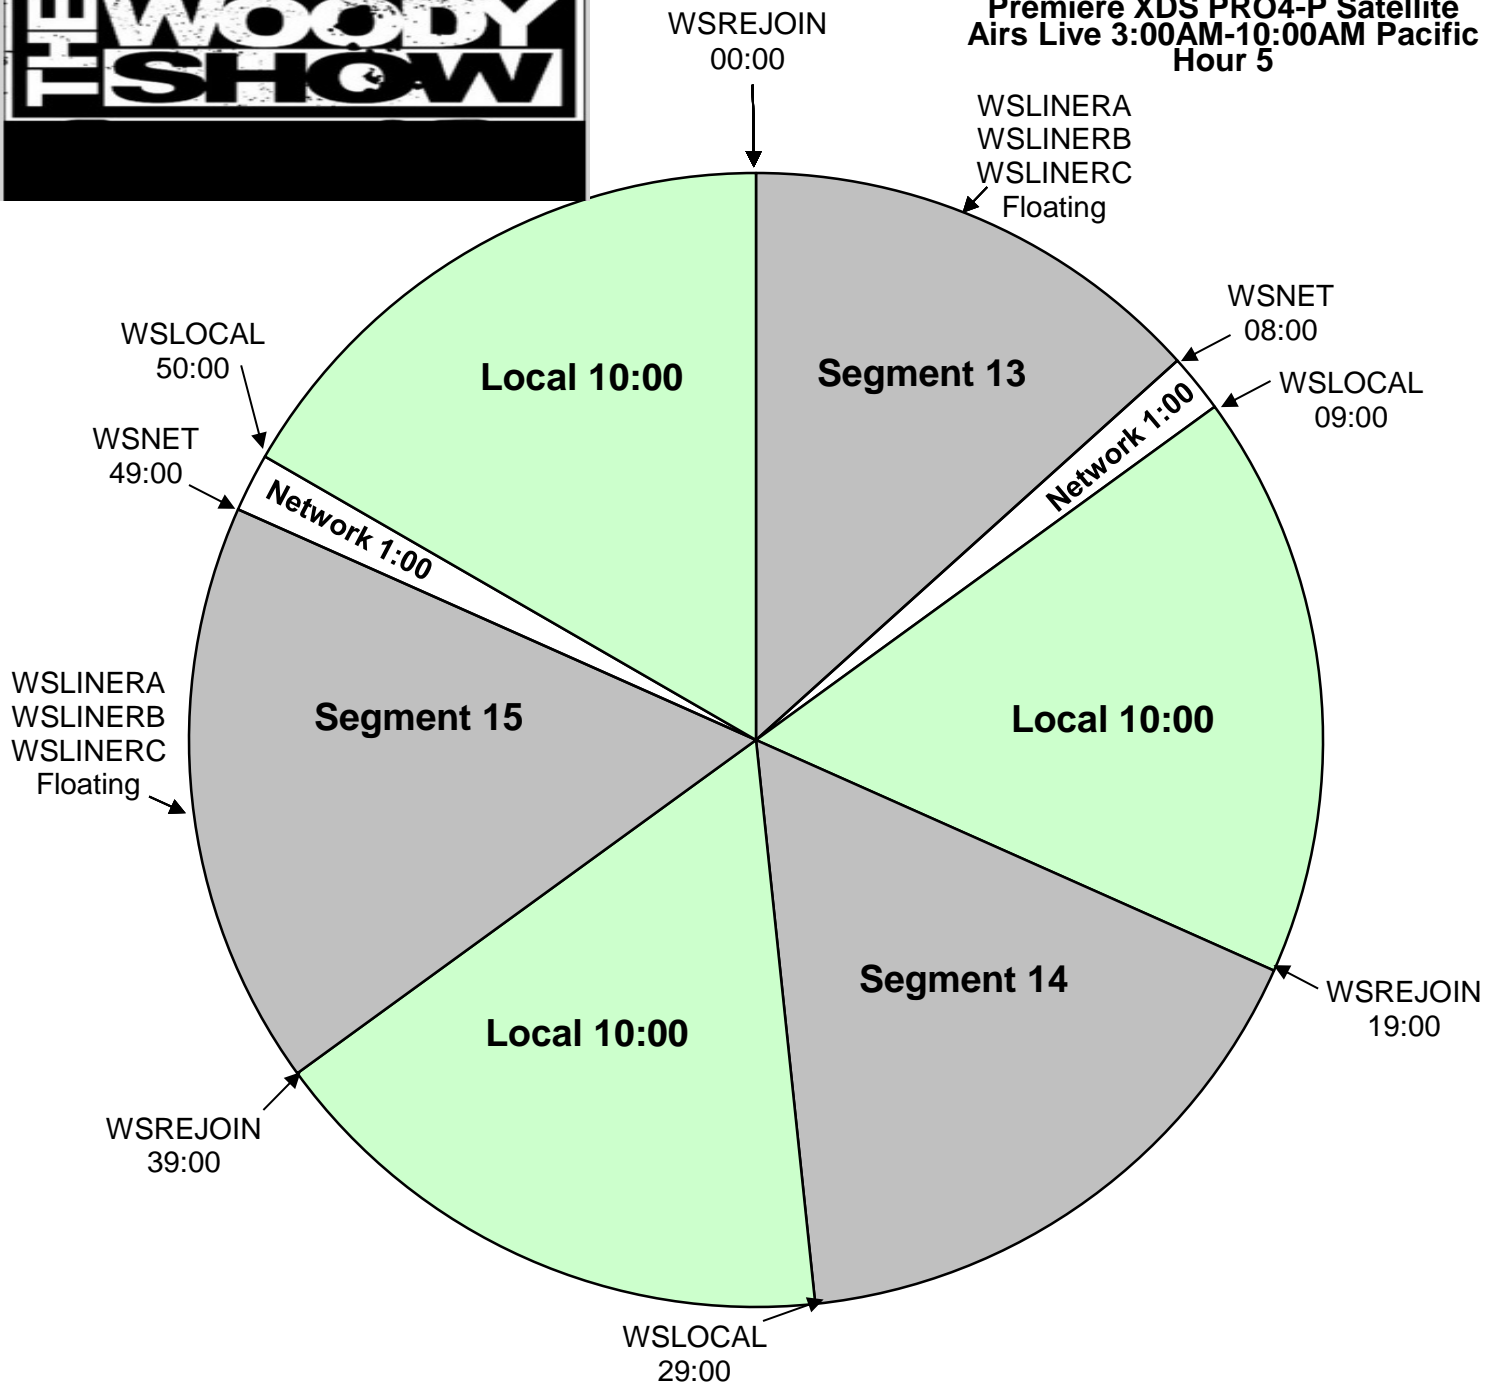

The Woody Show
XDS Program: Woody Show NAT
Effective March 16th 2020
Premiere XDS PRO4-P Satellite
Airs Live 3:00AM-10:00AM Pacific
Hour 5

Local Breaks filled with news, traffic, weather, promos, spots, local contesting/stationality, jingle/sweeper imaging and song at the end.

Affiliates to ID station in the 10 minute break prior to top of hour

All breaks float.

XDS Relays:

- WSLOCAL - Fires local breaks.
- WSNET - Fires network breaks.
- WSLINERA - Liner A Start (Positioning Statement followed by Station Name) :05
- WSLINERB - Liner B Start (Station Name followed by Positioning Statement) :05
- WSLINERC - Liner C Start (Reserved for Future Use) :05
- WSREJOIN - Rejoin program