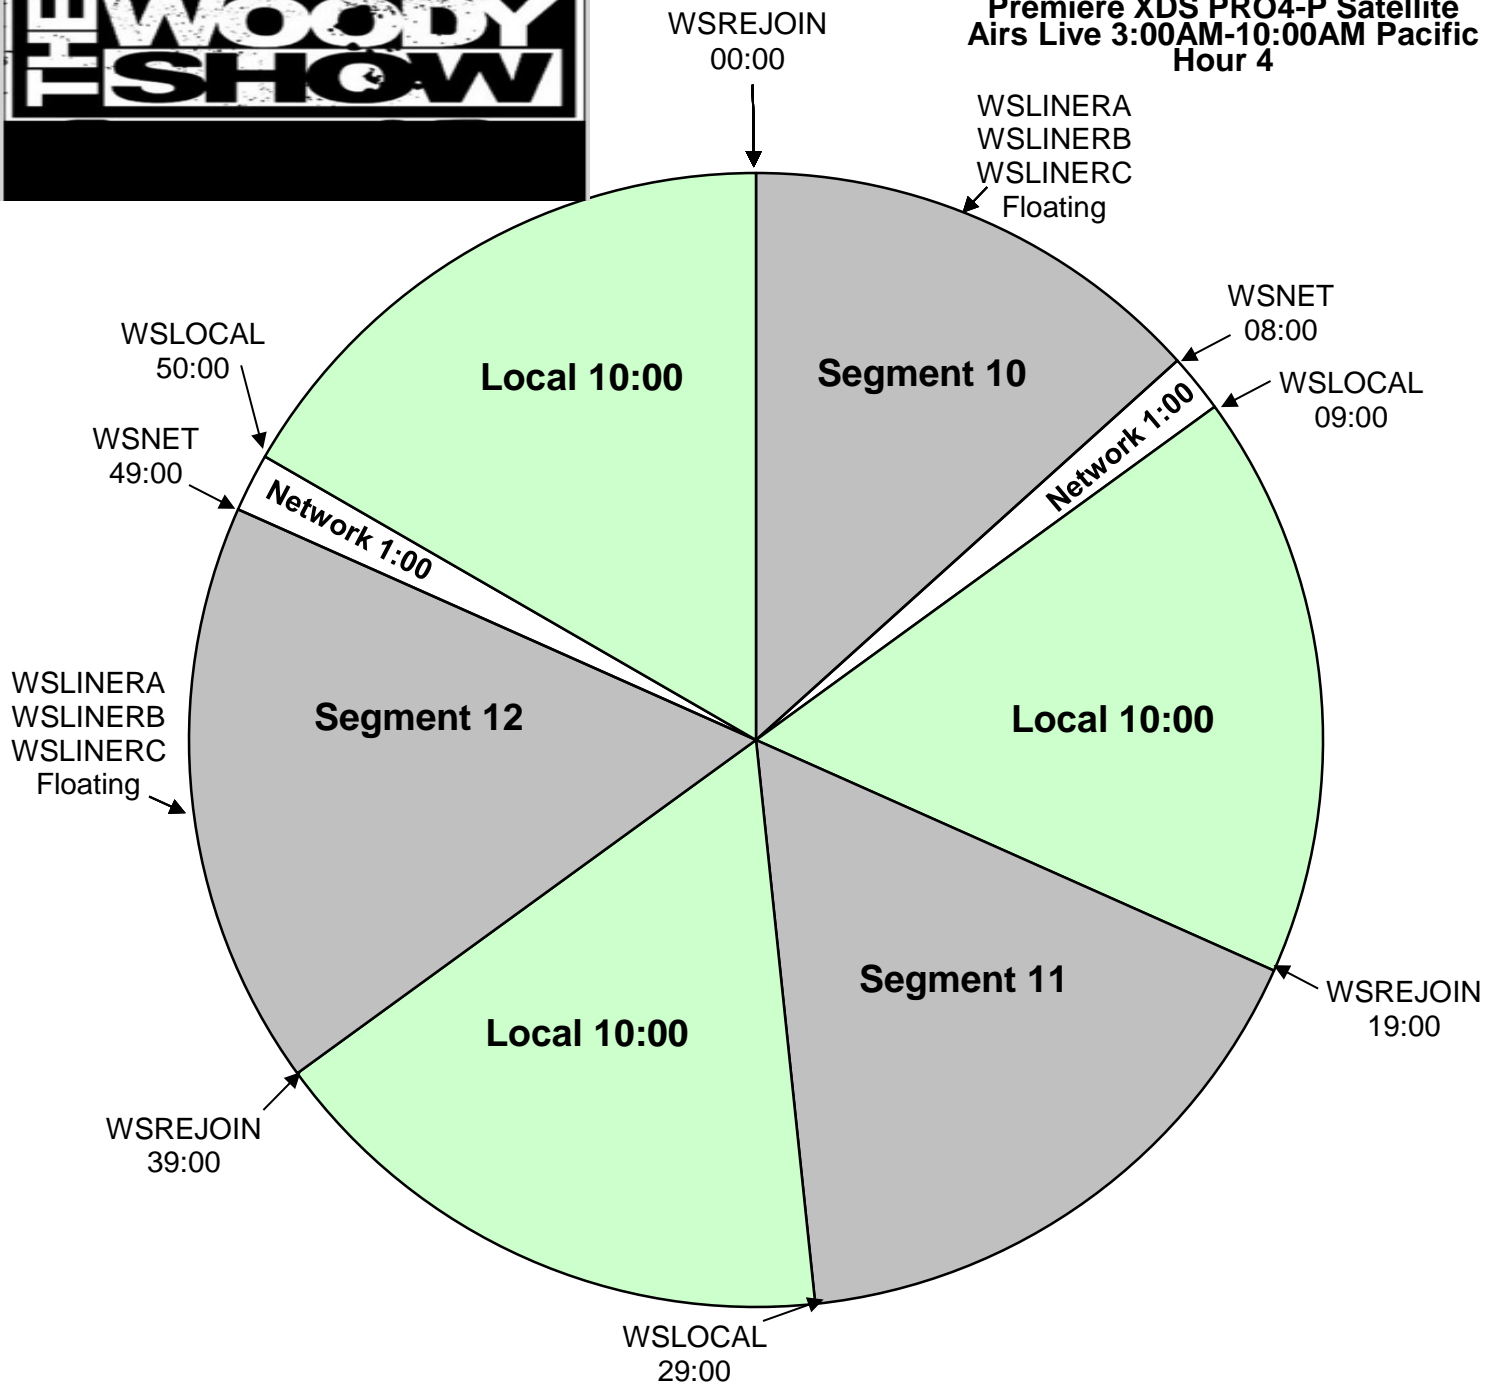

The Woody Show
 XDS Program: **Woody Show NAT**
 Effective March 16th 2020
 Premiere XDS PRO4-P Satellite
 Airs Live 3:00AM-10:00AM Pacific
 Hour 4

Local Breaks filled with news, traffic, weather, promos, spots, local contesting/stationality, jingle/sweeper imaging and song at the end.

Affiliates to ID station in the 10 minute break prior to top of hour

All breaks float.

XDS Relays:

- WSLOCAL - Fires local breaks.
- WSNET - Fires network breaks.
- WSLINERA - Liner A Start (Positioning Statement followed by Station Name) :05
- WSLINERB - Liner B Start (Station Name followed by Positioning Statement) :05
- WSLINERC - Liner C Start (Reserved for Future Use) :05
- WSREJOIN - Rejoin program