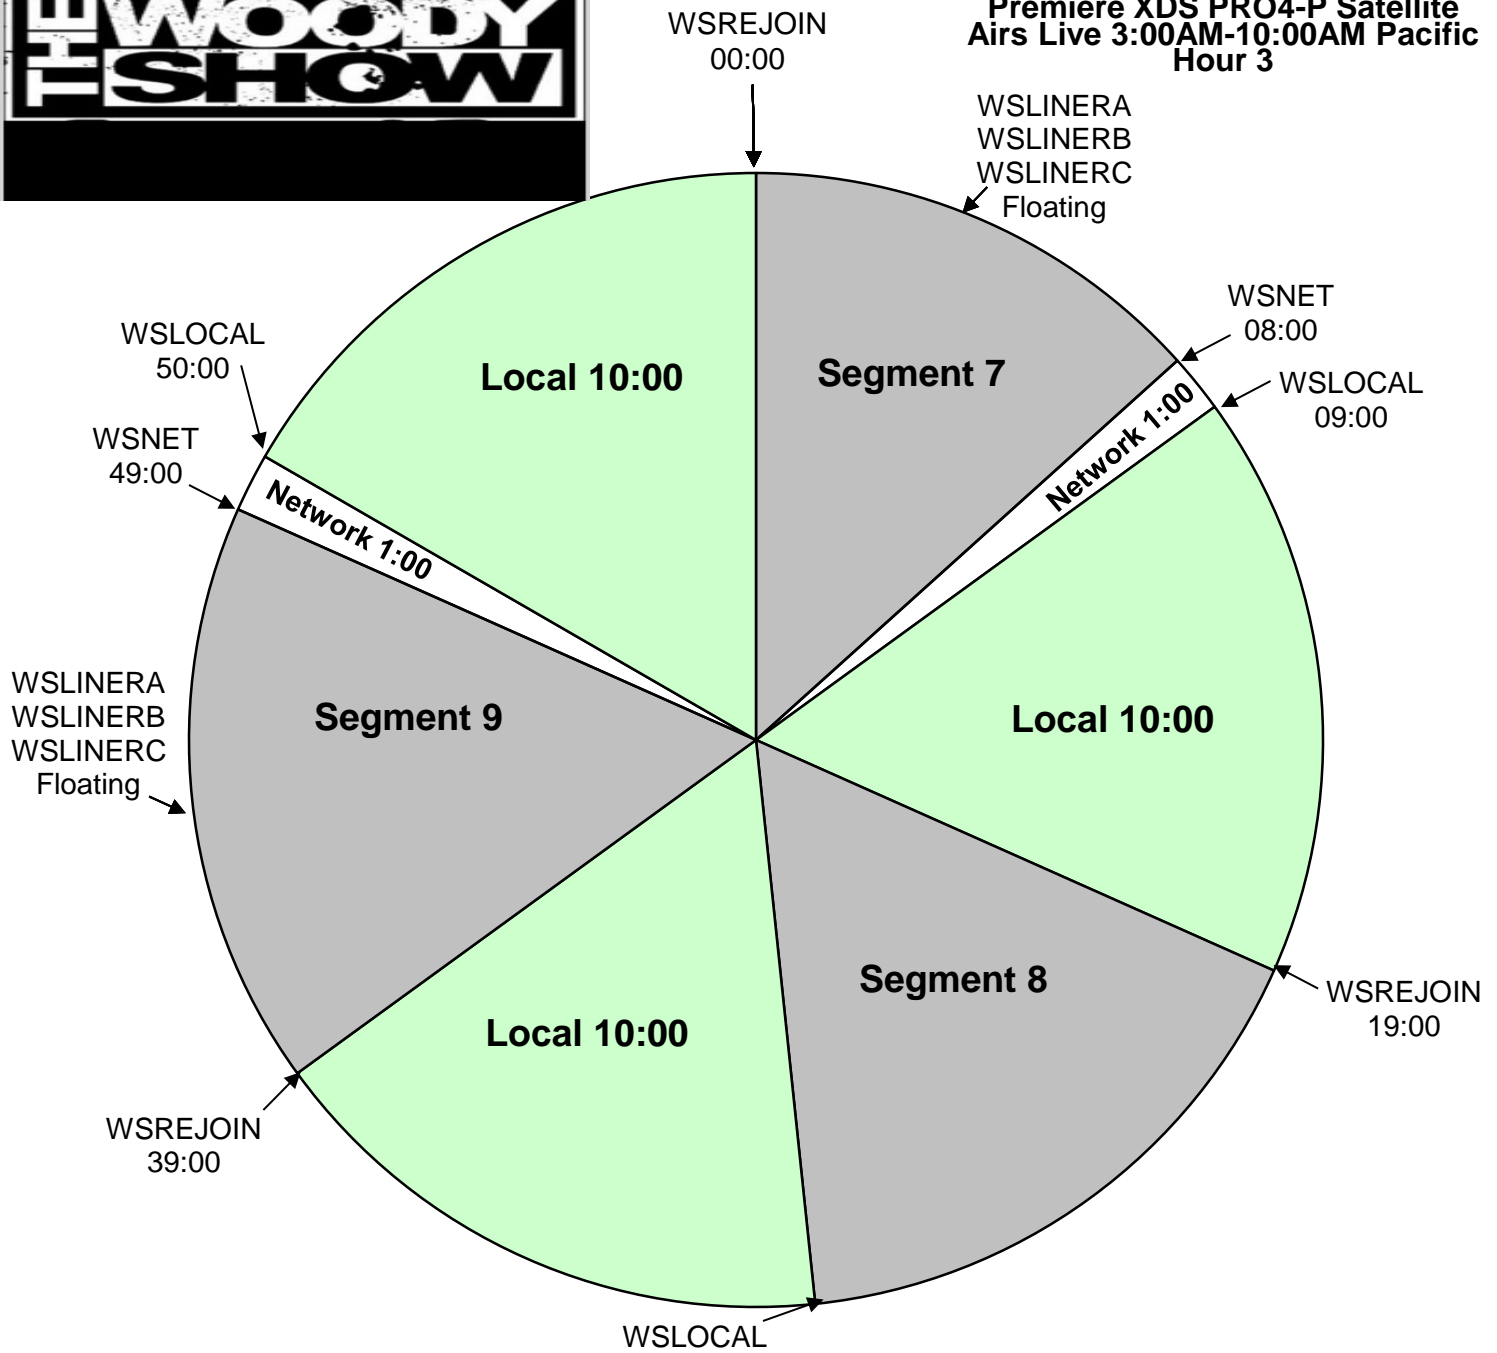

The Woody Show
XDS Program: Woody Show NAT
Effective March 16th 2020
Premiere XDS PRO4-P Satellite
Airs Live 3:00AM-10:00AM Pacific
Hour 3

Local Breaks filled with news, traffic, weather, promos, spots, local contesting/stationality, jingle/sweeper imaging and song at the end.

Affiliates to ID station in the 10 minute break prior to top of hour

All breaks float.

XDS Relays:

- WSLOCAL - Fires local breaks.
- WSNET - Fires network breaks.
- WSLINERA - Liner A Start (Positioning Statement followed by Station Name) :05
- WSLINERB - Liner B Start (Station Name followed by Positioning Statement) :05
- WSLINERC - Liner C Start (Reserved for Future Use) :05
- WSREJOIN - Rejoin program