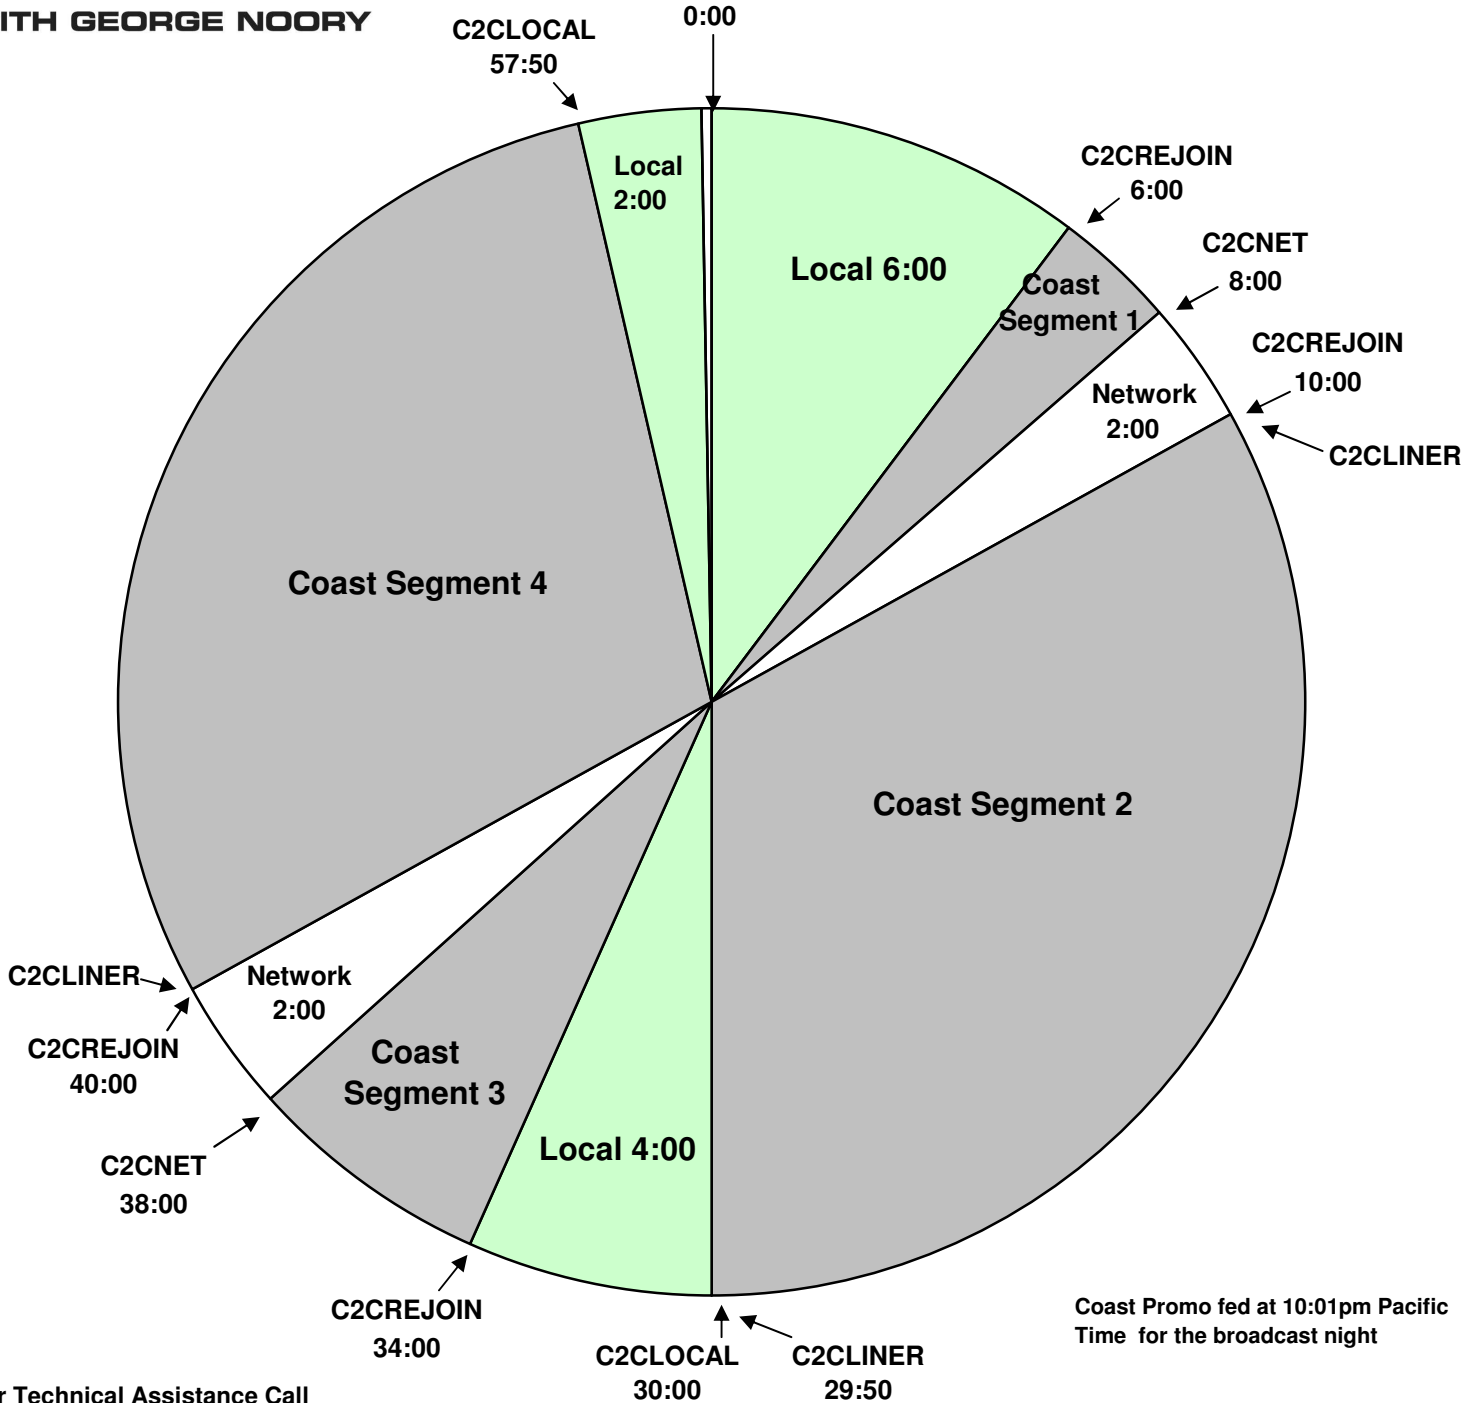

COAST TO COAST AM

WITH GEORGE NOORY

PROGRAM CLOCK
 Effective October 12, 2011
 Premiere XDS PRO4-P Satellite
 Monday - Friday 1am - 6am Eastern
 10pm - 3*am Pacific

For Technical Assistance Call
 Premiere Network Operations Center: (800) 276-4431
 Technical Info: <http://engineering.premiereradio.com>

premiere
 NETWORKS

Fixed breaks at 29:50 and 57:50. Network breaks float.
 C2CLOCAL fires local breaks.
 C2CLINER fires :10-second local liners.
 :10-second rejoin bumpers follow network breaks at 10:00 & 40:00. :20-second rejoin bumper at :34.
 *2am hour is repeat of 10pm hour (w/ different spots)