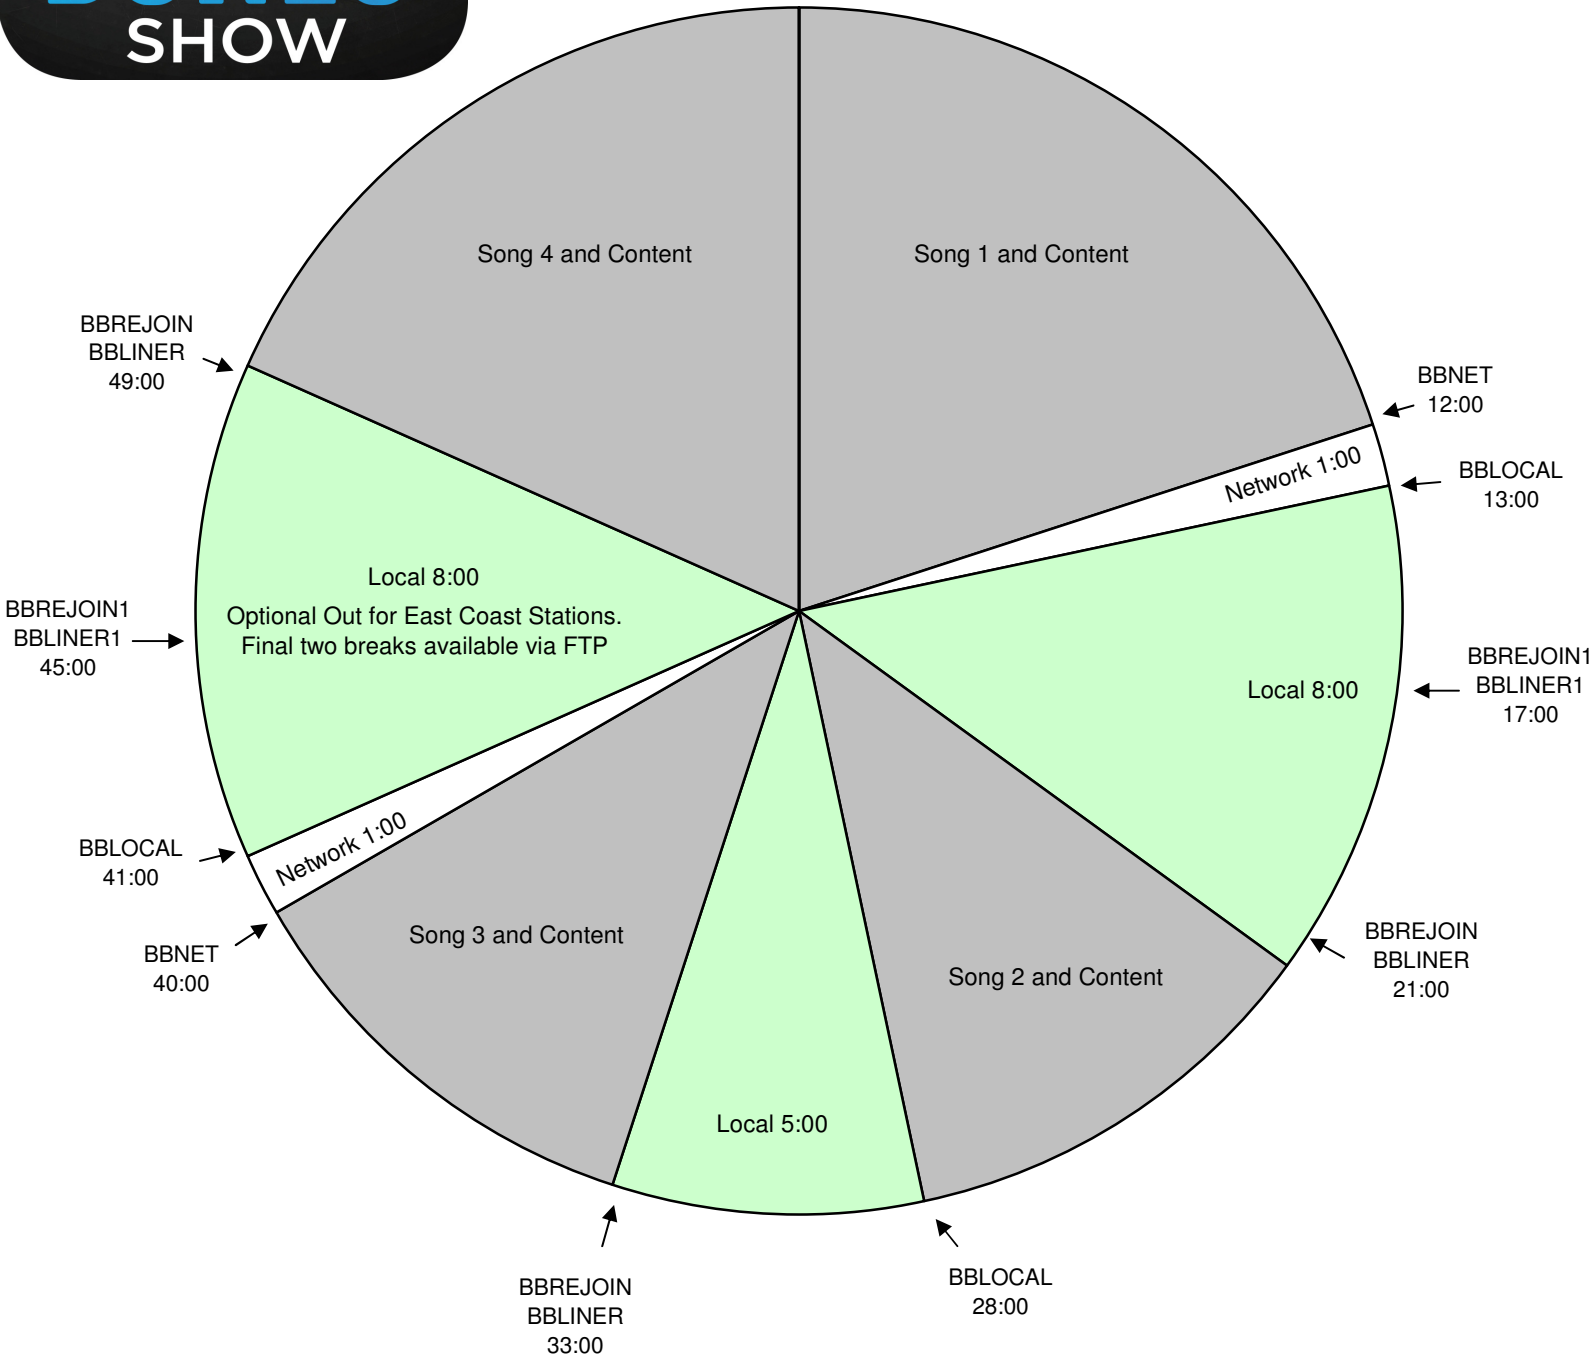

THE BOBBY BONES SHOW

The Bobby Bones Show
 Effective Feb. 18th 2013
 Premiere XDS PRO4-P Satellite
 Hour 4
 Monday - Friday
 9am - 10am Eastern
 8am - 9am CENTRAL LIVE
 6am - 7am Pacific

BBTOH
00:00

All Breaks Float! TOH & BBLINER Also Float!

Program is live for 5 hours starting at 6am Eastern. Central and Western time zones are welcome to air 5 hours, starting at 5am local time.

Network will program music and talk during the content segments. Stations are welcome to schedule additional songs in the 8 minute local segments

BBLOCAL - Fires local breaks. All breaks float.

BBLINER - Floats. Fires locally voiced short show ID - must be exactly 5 second, dry voice

BBLINER1 - Fires locally voiced short show ID - must be exactly 5 second, dry voice

BBREJOIN - Joins the show

BBREJOIN1 - Optional rejoin for 4 minute local breaks.

BBTOH - Floats. Fires locally produced top of hour ID - network will go silent for :15

BBCONTEST - For Clear Channel Stations Contesting