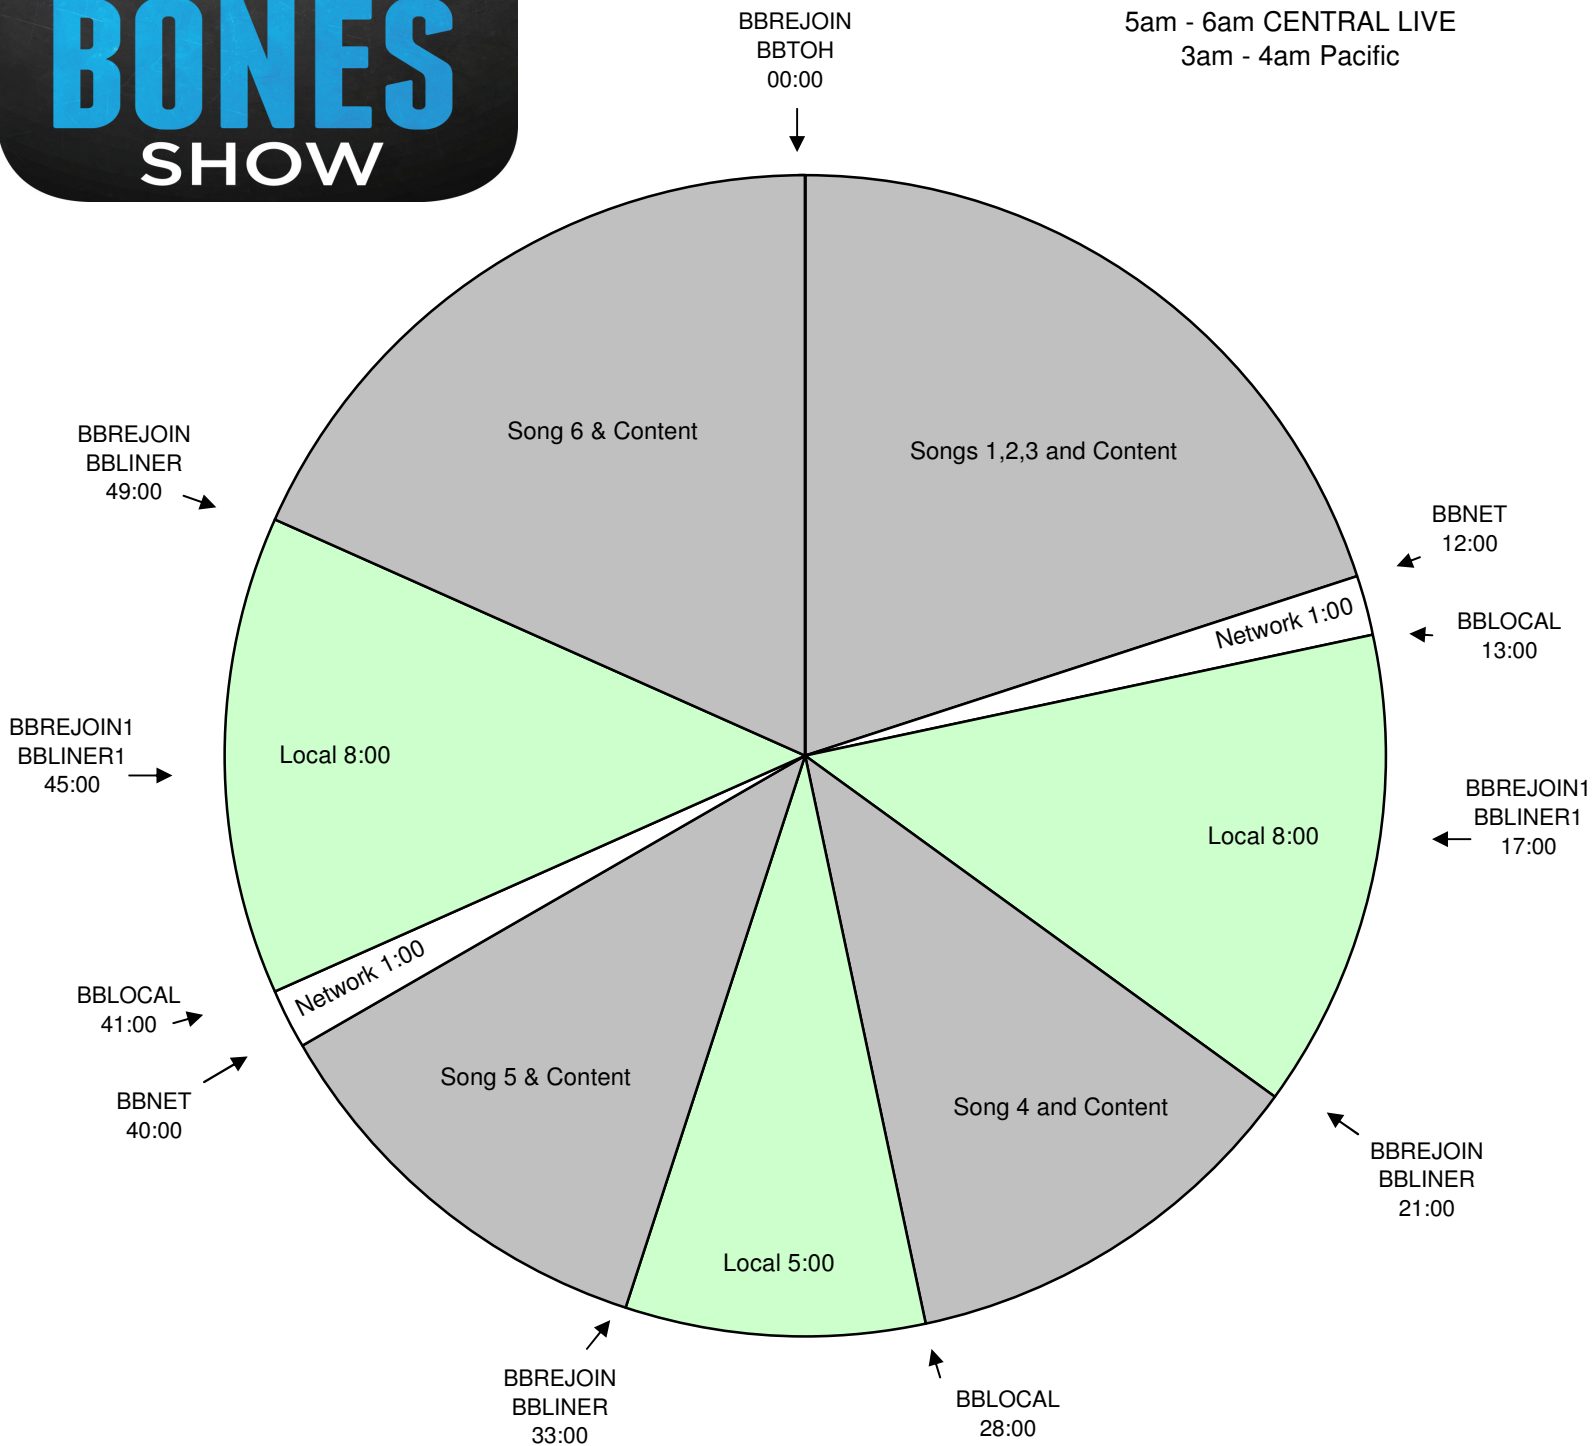

# THE BOBBY BONES SHOW

The Bobby Bones Show  
 Effective Feb. 18th 2013  
 Premiere XDS PRO4-P Satellite  
 Hour 1  
 Monday - Friday  
 6am - 7am Eastern  
 5am - 6am CENTRAL LIVE  
 3am - 4am Pacific

Program is live for 5 hours starting at 6am Eastern. Central and Western time zones are welcome to air 5 hours, starting at 5am local time.

Network will program music and talk during the content segments. Stations are welcome to schedule additional songs in the 8 minute local segments

BBLOCAL - Fires local breaks. All breaks float.

BBLINER - Float. Fires locally voiced short show ID - must be exactly 5 second, dry voice

BBLINER1 - Fires locally voiced short show ID - must be exactly 5 second, dry voice

BBREJOIN - Joins the show

BBREJOIN1 - Optional rejoin for 4 minute local breaks.

BBTOH - Float. Fires locally produced top of hour ID - network will go silent for :15

BBCONTEST - For Clear Channel Stations Contesting