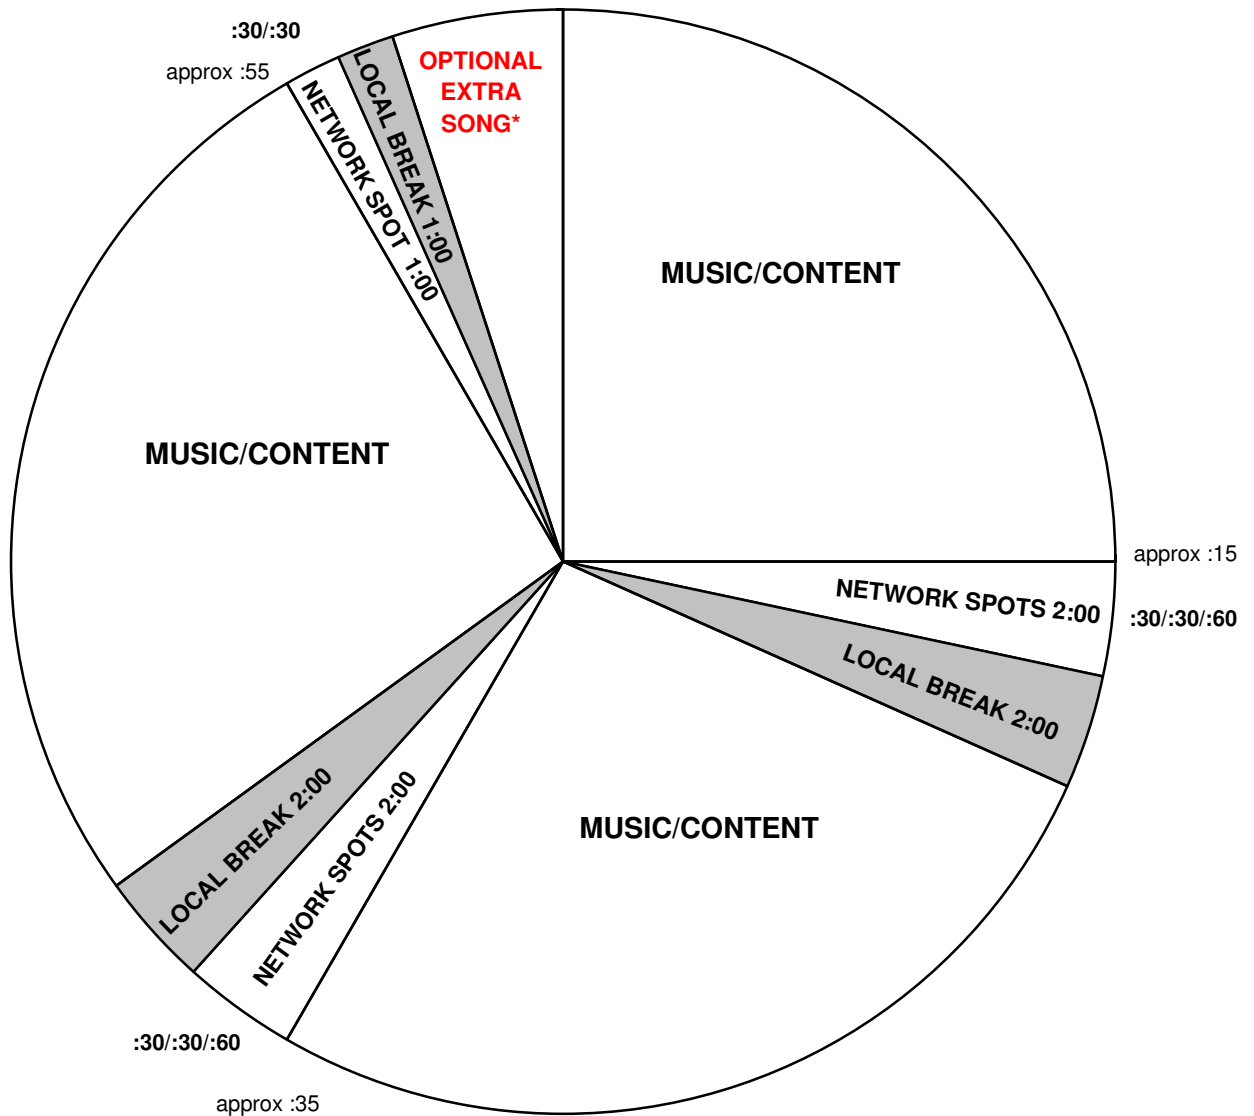

# Casey Kasem's American Top 40 ...The 70's Program Clock - Hours 1-2 Effective 1/1/07

\*NOTE: The OPTIONAL EXTRA SONG is an extra cut which could be dropped for time or for the airing of local content at the affiliate's discretion. The extra song will NOT be a "numbered" song and will therefore not affect the continuation of the countdown.