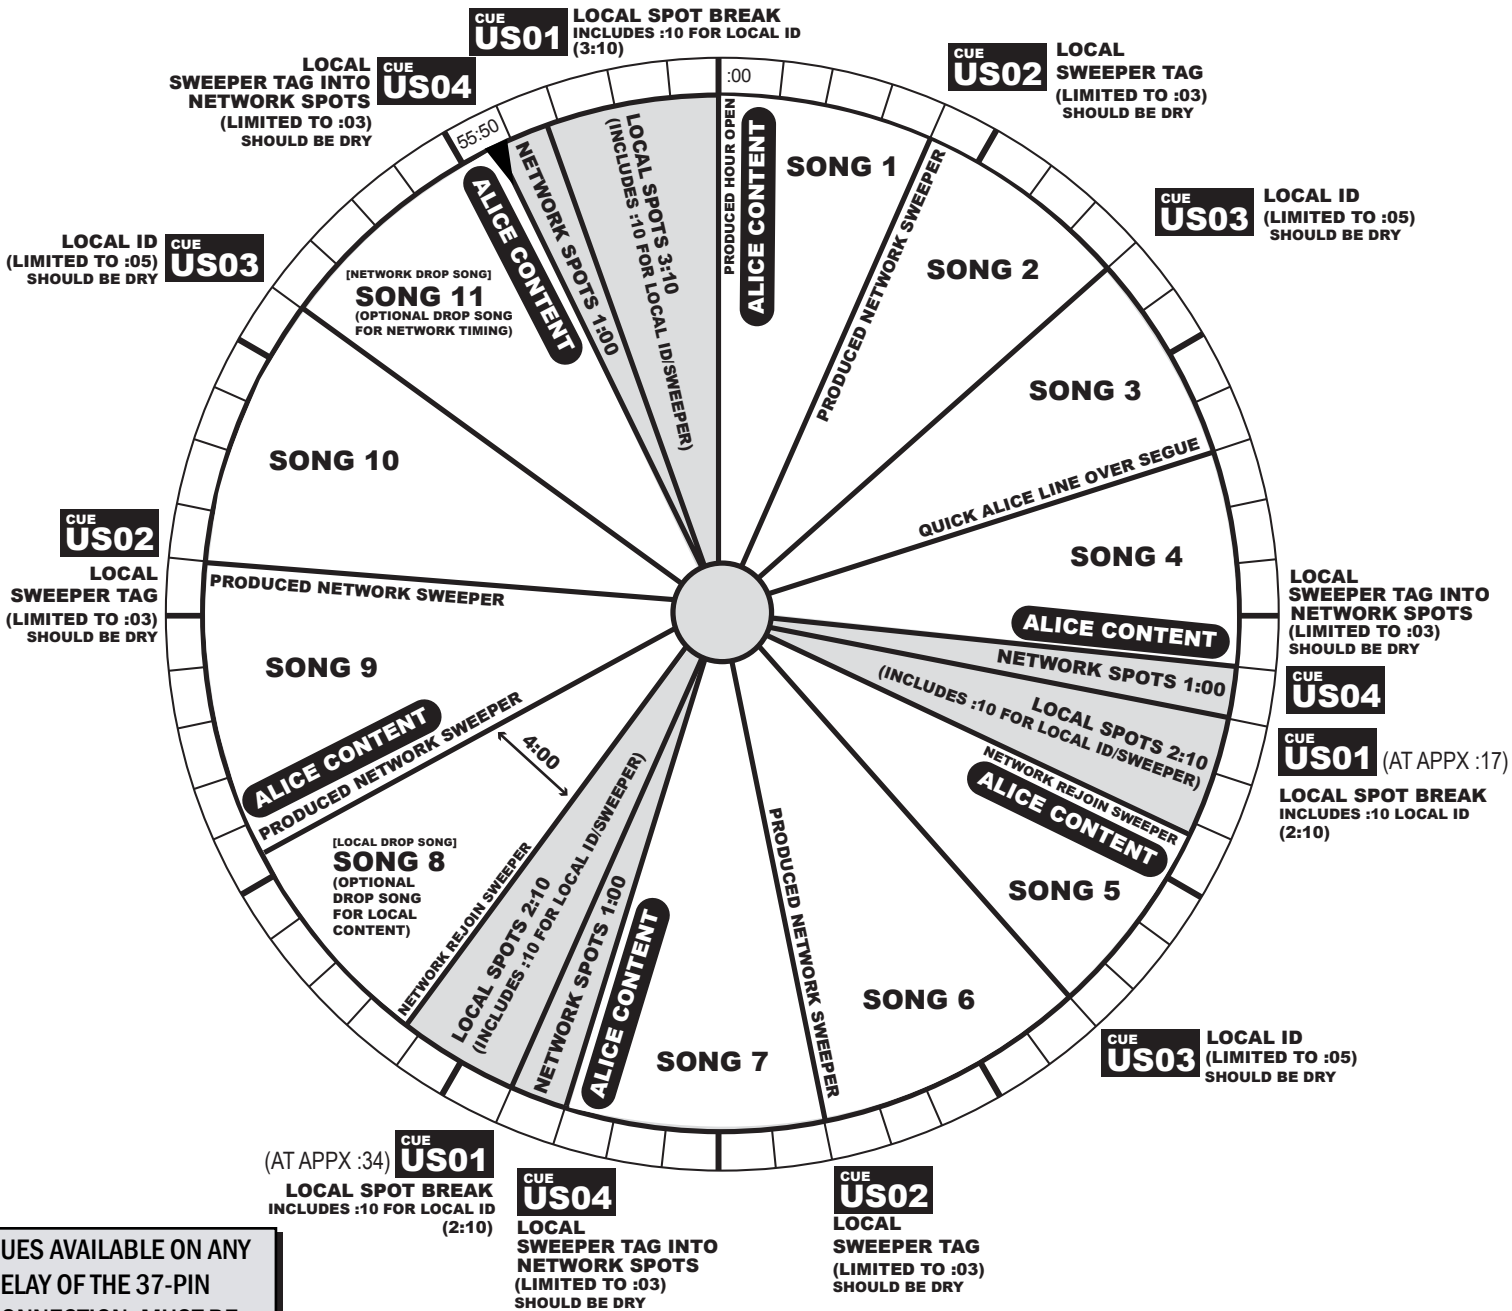

Nights with Alice Cooper

PROGRAM CLOCK

XDS SATELLITE - STEREO
 NETWORK FEED TIME:
 7 PM - MIDNIGHT (ET)
 EFFECTIVE FEB. 01, 2010

CUES AVAILABLE ON ANY RELAY OF THE 37-PIN CONNECTION. MUST BE MAPPED BY AFFILIATE.

- "Network Optional Drop Songs" in this format give us the option of dropping records for show timing. If a song is dropped, there will still be either network sweepers and/or cues in place to trigger local ID's.
- Local Spots will be "covered" by national spots for affiliates who are not sold out.
- **ALICE CONTENT** will include any voiceovers, features or interviews.
- Additional sweepers may be added between songs for show timing. These will always be followed by **CUE US02**.