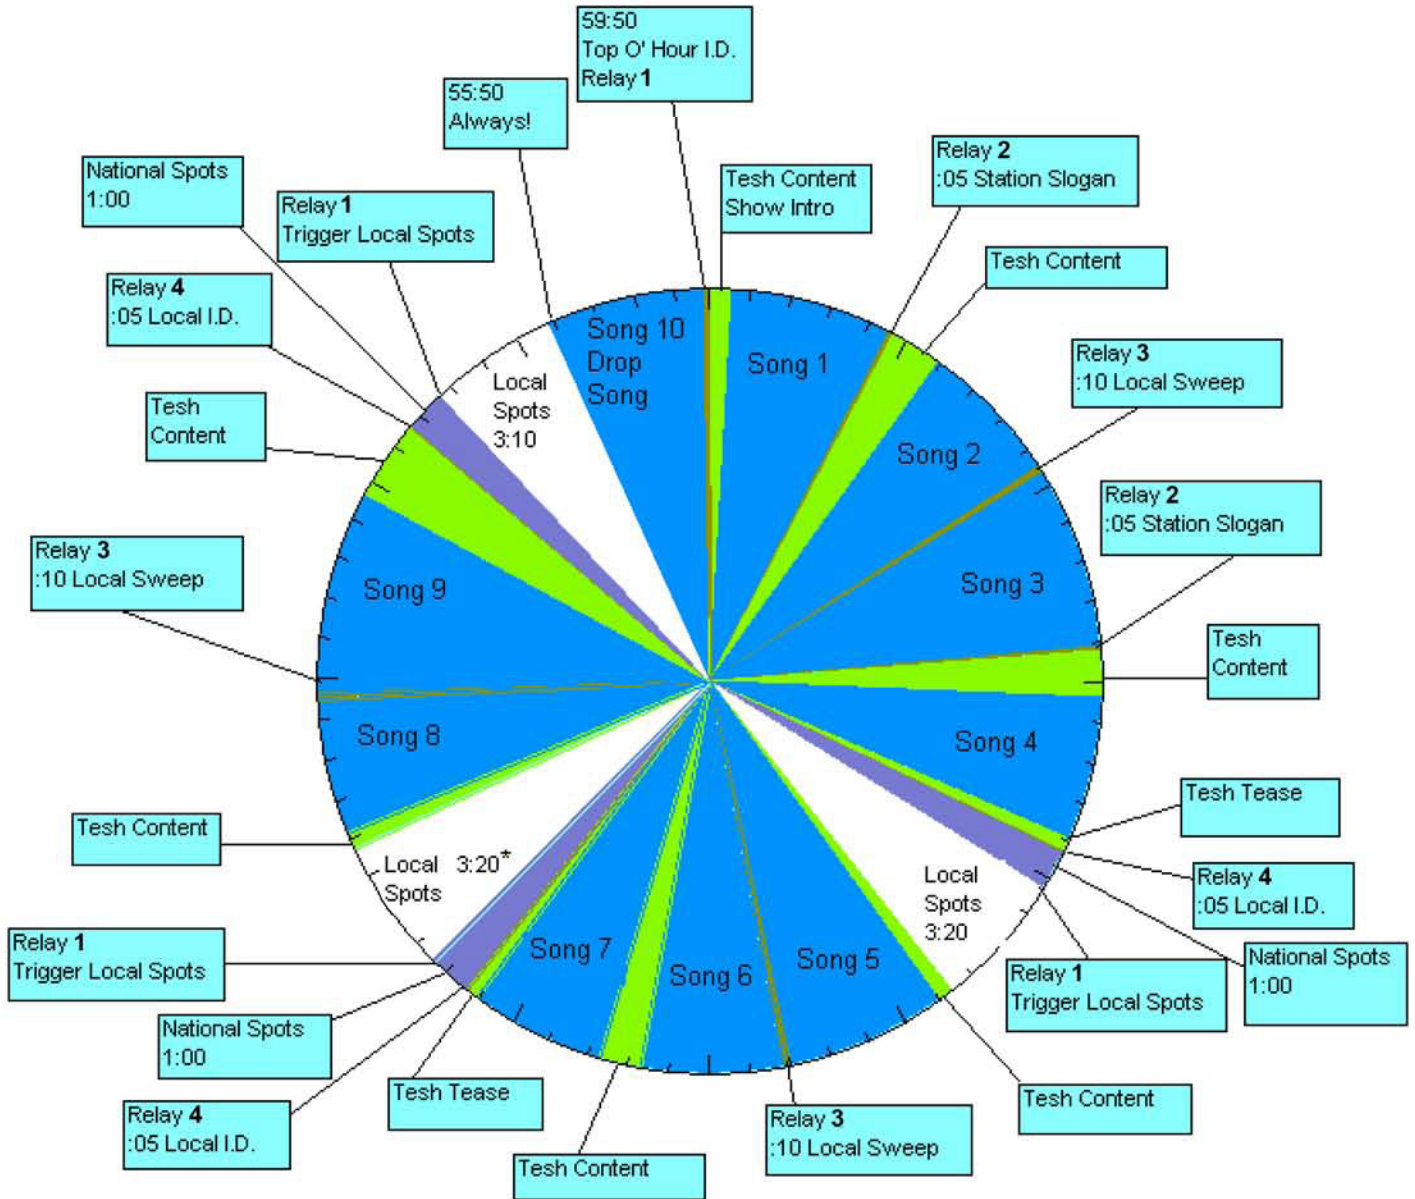

XDS

John Tesh Radio Show Clock

(daily edition)

The 40:00 (floating) local break is covered by an exact-timed 3:20 song

FOR MORE INFO, CONTACT:

SCOTT MEYERS
THE TESHMEDIA GROUP
TOLL-FREE: 888-548-8637 • DIRECT: 516-829-0964
FAX: 516-773-4557
EMAIL: SCOTT@MEYERSMEDIA.COM